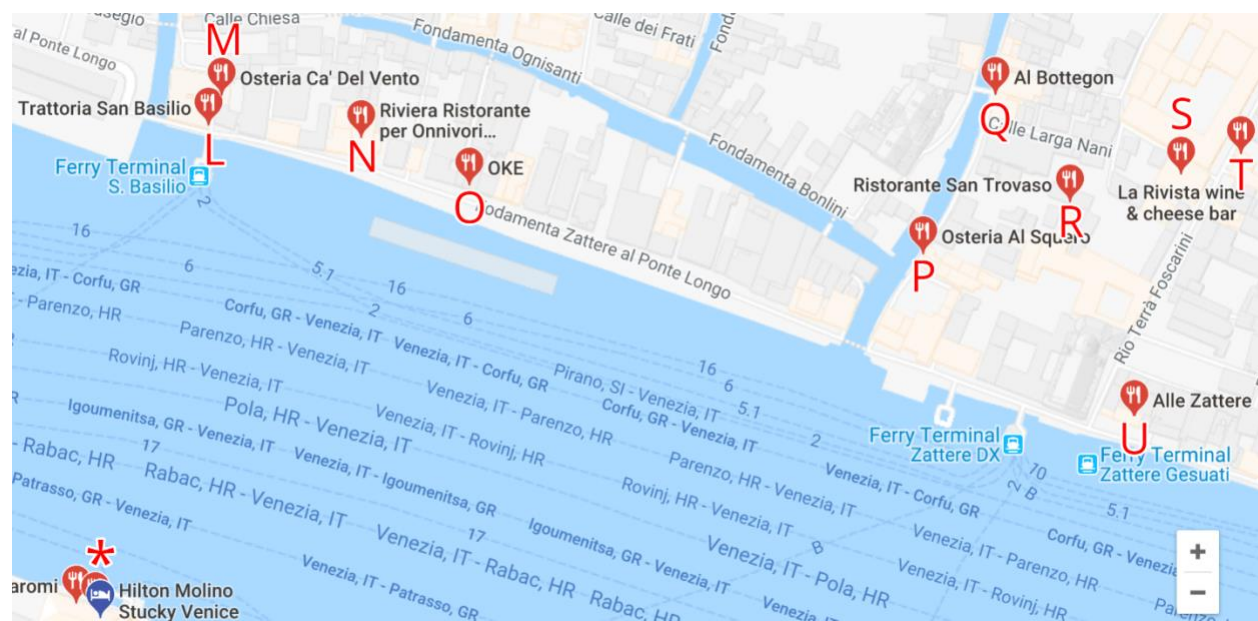

Website: <http://alredentor.com/>

J) Ristorante Giudecca Venezia

Address: Fondamenta Fianco Ponte Lungo, 250

Walking Distance: 11 minutes

Website: N/A

K) Ristorante Al Storico da Crea

Address: Isola di Giudecca, 212

Walking Distance: 12 minutes

Website: N/A

L) Trattoria San Basilio

Address: Sestiere Dorsoduro, 1516

Walking Distance and Ferry: 12 minutes

Website: N/A

M) Osteria Ca' Del Vento

Address: Fondamenta de S. Basegio, 1518/A

R) Ristorante San Trovaso

Address: Dorsoduro, 979/a

Walking Distance and Ferry: 9 minutes

Website: <http://www.ristorantesantrovaso.it/santrovaso/usr.php>

S) La Rivista Wine & Cheese Bar

Address: Dorsoduro, 979/a

Walking Distance and Ferry: 9 minutes

Website: <http://www.restaurantlarivista.com/>

T) Ristorante Agli Alboretti

Address: Rio Terrà Antonio Foscarini, 882

Walking Distance and Ferry: 9 minutes

Website: <http://www.aglialboretti.it/>